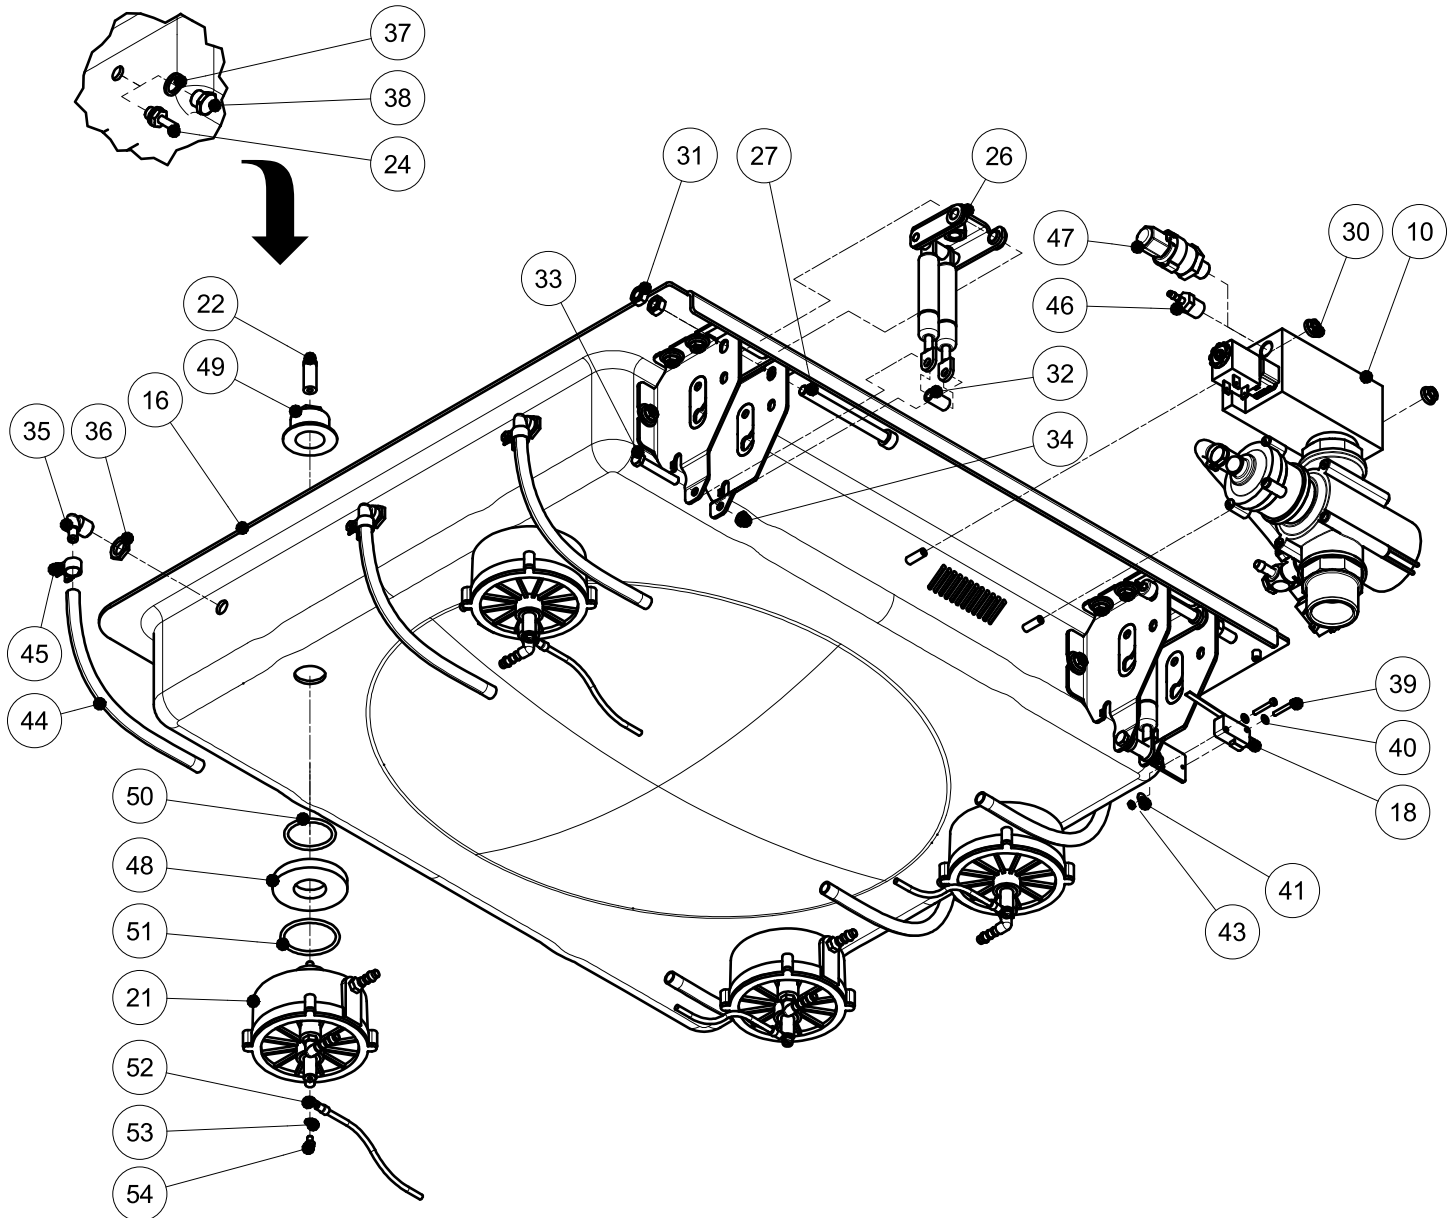

# Parts Breakdown

Model VP-NL-0020-MN 59021

Overall

# Parts Breakdown

Model VP-NL-0020-MN 59021

Vacuum Chamber

# Parts Breakdown

Model VP-NL-0020-MN 59021

Seal Lid

# Parts Breakdown

Model VP-NL-0020-MN 59021

Manifold