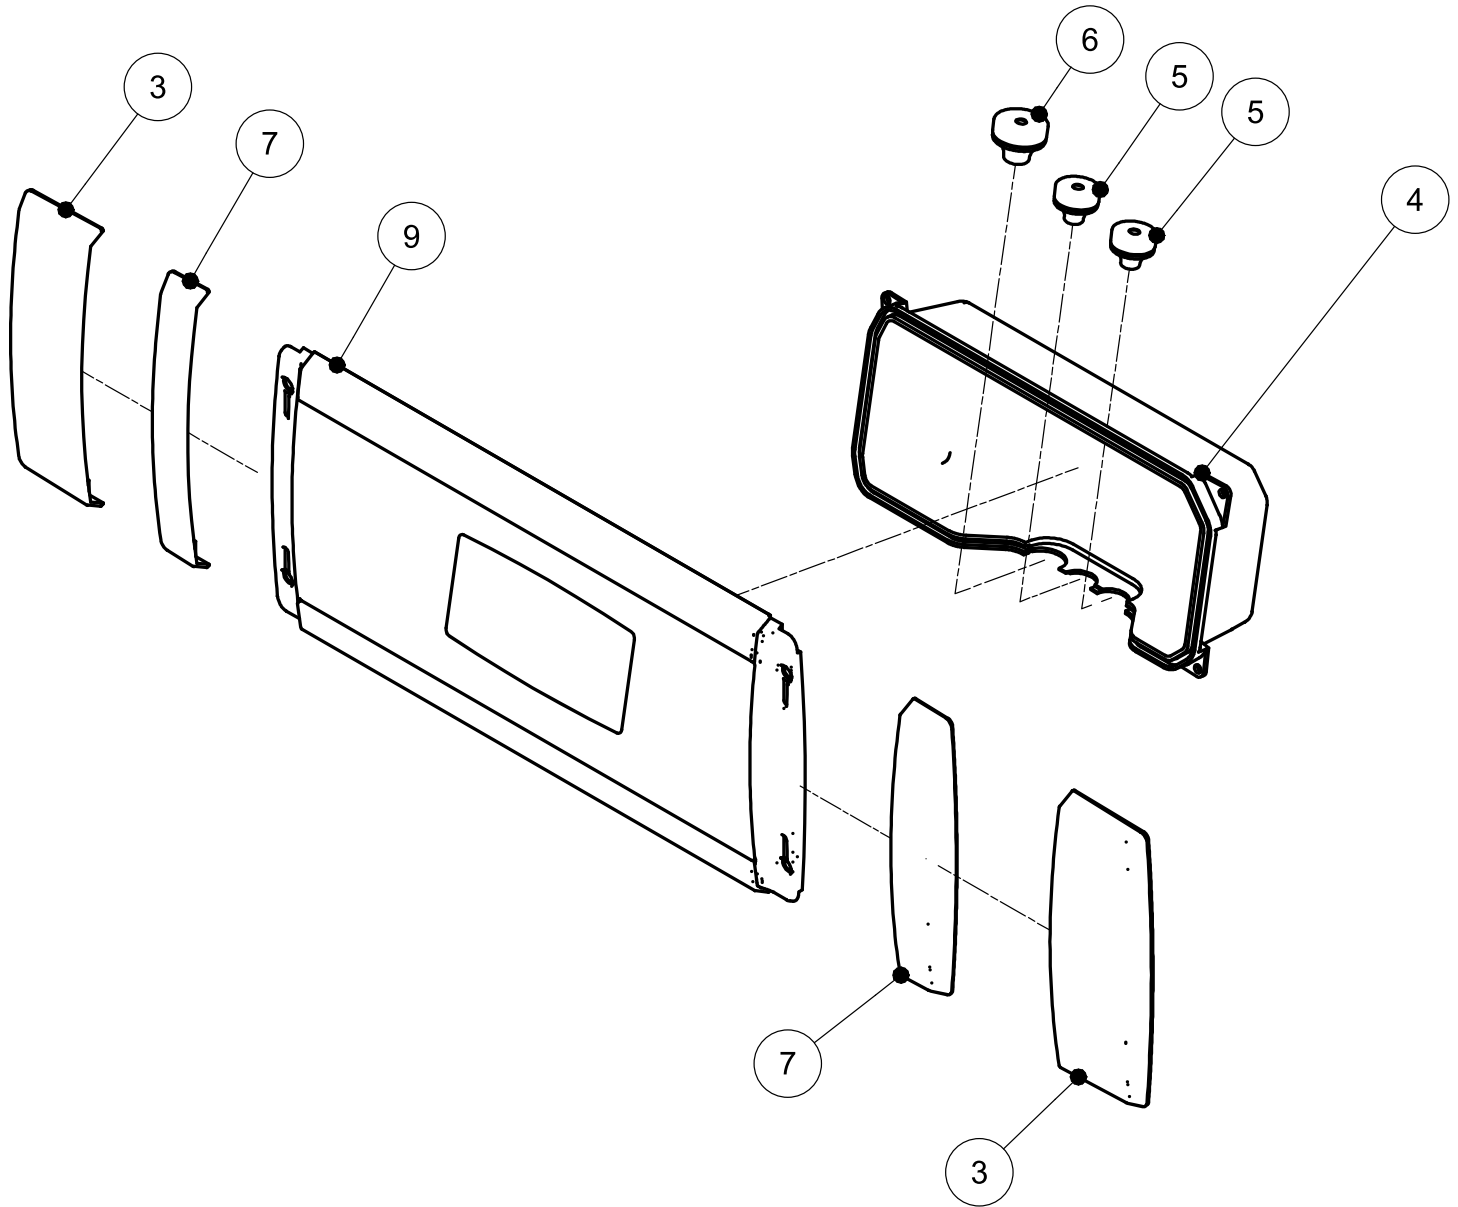

# Parts Breakdown

Model VP-NL-0020-MN 59021

Switchbox

# Parts Breakdown

**Model VP-NL-0020-MN 59021**

**Overall**

Item No.	Description	Position	Item No.	Description	Position	Item No.	Description	Position
65778	Onderstel M2 R2 for 59021	13	35391	Adj.Screw/Soc.Head M8x25 DIN916 A2 for 59021	37	35879	Pipe Nipple Half 1.1/4x75 Compl for 59021	49
65780	Pump Busch 40M3/H for 59021	15	35219	Flat Washer M8 D9021 A2 for 59021	38	65798	Hose Ø40mm for 59021	50
65782	Dekselsluiting M2 R2 for 59021	17	27814	Hexagon Nut M8 DIN934 A2 for 59021	39	35252	Gas Valve for Gas Distribution for 59021	51
65783	Achterwand M2 R2 for 59021	18	27826	Adj.Screw/Soc.Head M10x50 D916 A2 for 59021	40	35248	Hose Coupling 1/2x10 Ext. for 59021	52
65785	Sealbalk DS-3-505 for 59021	20	65787	M10 Hexagon Cap Nut DIN 917 for 59021	42	65791	Triple Branch Universal Male Elbow 6x10mm x 1/2" for 59021	53
41481	Filler Plate 1"/25mm for 59021	21	27781	Hexagon Flangenut M6 DIN6923 A2 for 59021	43	30026	Slott.Rais.Counter.Head Screw M4x12 DIN7985 A2 for 59021	54
27827	Flat Washer M10 D9021 A2 for 59021	22	15716	3-Way Valve 2000500 for 59021	44	65753	Cap Wide Holder 04-Control for 59021	56
35370	Fixed Castor ST.ST. for 59021	30	30015	Square Hose Coupling 1/4x6 Ext. for 59021	45	27824	Castle Washer M6 for 59021	59
35369	Swivel Castor Black ST.ST. 100mm for 59021	31	27820	Right Hose Coupling 1/8"x6 Ext. for 59021	46	65792	M6x16 Cylinder Head Cap Screw DIN 912 for 59021	60
35300	Hexagon Screw M8x20 DIN933 A2 for 59021	34	65788	Zeskant Stop 1/4"x2mm MS-VN for 59021	47			
35372	Castle Washer M8 for 59021	35	35889	Hose Clip ABA 44-56mm for 59021	48			