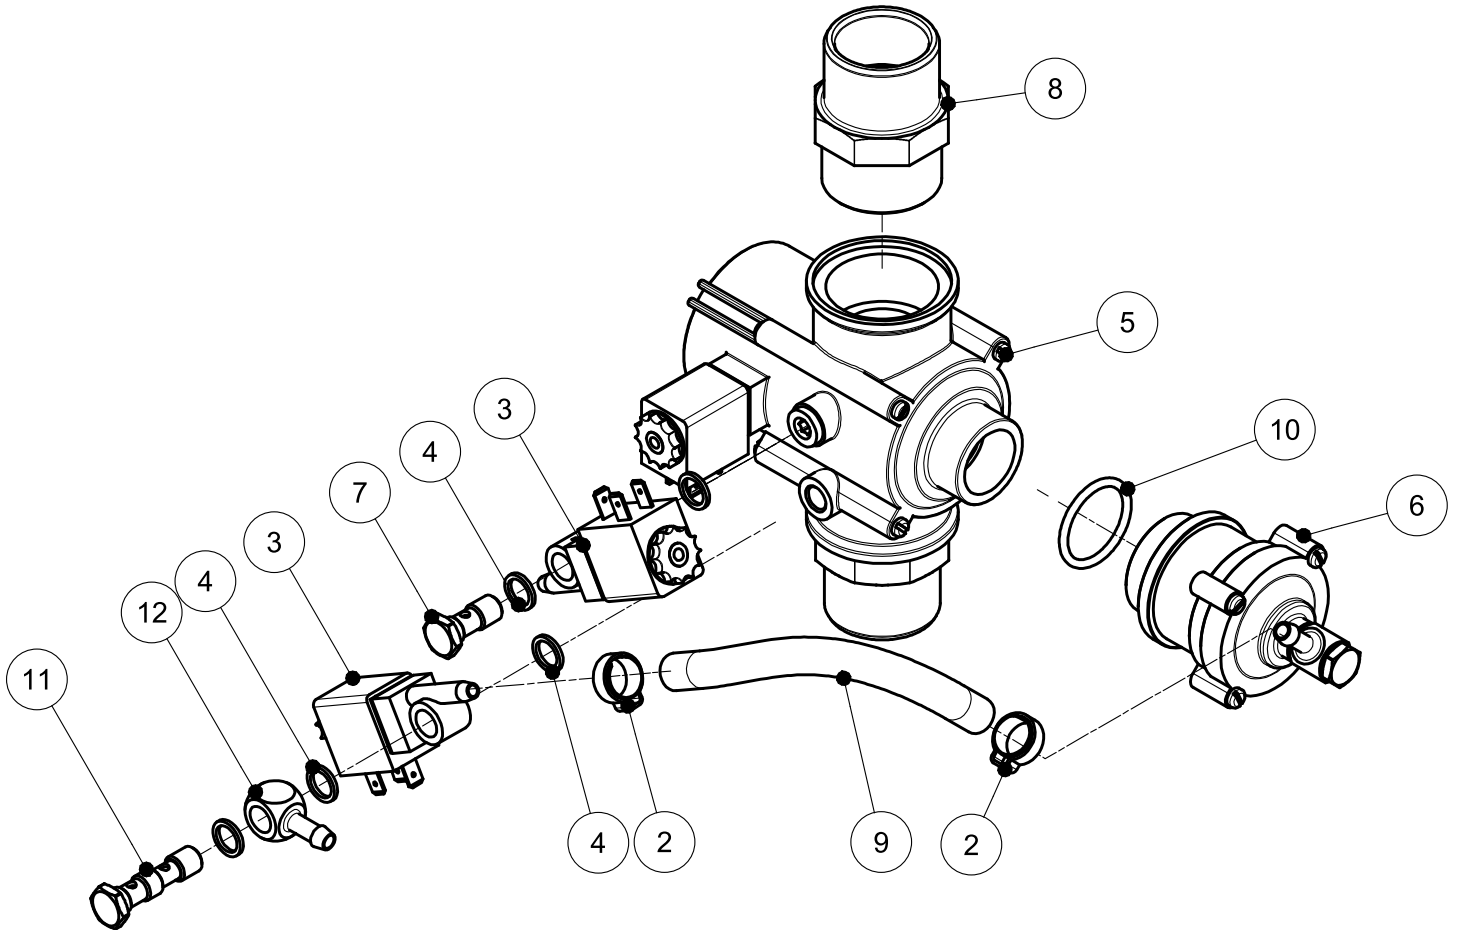

# Parts Breakdown

Model VP-NL-0020-MN 59021

Seal Lid

# Parts Breakdown

Model VP-NL-0020-MN 59021

Manifold

# Parts Breakdown

Model VP-NL-0020-MN 59021

Vacuum Valve

# Parts Breakdown

**Model VP-NL-0020-MN 59021**

**Overall**

Item No.	Description	Position	Item No.	Description	Position	Item No.	Description	Position
65778	Onderstel M2 R2 for 59021	13	35391	Adj.Screw/Soc.Head M8x25 DIN916 A2 for 59021	37	35879	Pipe Nipple Half 1.1/4x75 Compl for 59021	49
65780	Pump Busch 40M3/H for 59021	15	35219	Flat Washer M8 D9021 A2 for 59021	38	65798	Hose Ø40mm for 59021	50
65782	Dekselsluiting M2 R2 for 59021	17	27814	Hexagon Nut M8 DIN934 A2 for 59021	39	35252	Gas Valve for Gas Distribution for 59021	51
65783	Achterwand M2 R2 for 59021	18	27826	Adj.Screw/Soc.Head M10x50 D916 A2 for 59021	40	35248	Hose Coupling 1/2x10 Ext. for 59021	52
65785	Sealbalk DS-3-505 for 59021	20	65787	M10 Hexagon Cap Nut DIN 917 for 59021	42	65791	Triple Branch Universal Male Elbow 6x10mm x 1/2" for 59021	53
41481	Filler Plate 1"/25mm for 59021	21	27781	Hexagon Flangenut M6 DIN6923 A2 for 59021	43	30026	Slott.Rais.Counter.Head Screw M4x12 DIN7985 A2 for 59021	54
27827	Flat Washer M10 D9021 A2 for 59021	22	15716	3-Way Valve 2000500 for 59021	44	65753	Cap Wide Holder 04-Control for 59021	56
35370	Fixed Castor ST.ST. for 59021	30	30015	Square Hose Coupling 1/4x6 Ext. for 59021	45	27824	Castle Washer M6 for 59021	59
35369	Swivel Castor Black ST.ST. 100mm for 59021	31	27820	Right Hose Coupling 1/8"x6 Ext. for 59021	46	65792	M6x16 Cylinder Head Cap Screw DIN 912 for 59021	60
35300	Hexagon Screw M8x20 DIN933 A2 for 59021	34	65788	Zeskant Stop 1/4"x2mm MS-VN for 59021	47			
35372	Castle Washer M8 for 59021	35	35889	Hose Clip ABA 44-56mm for 59021	48			