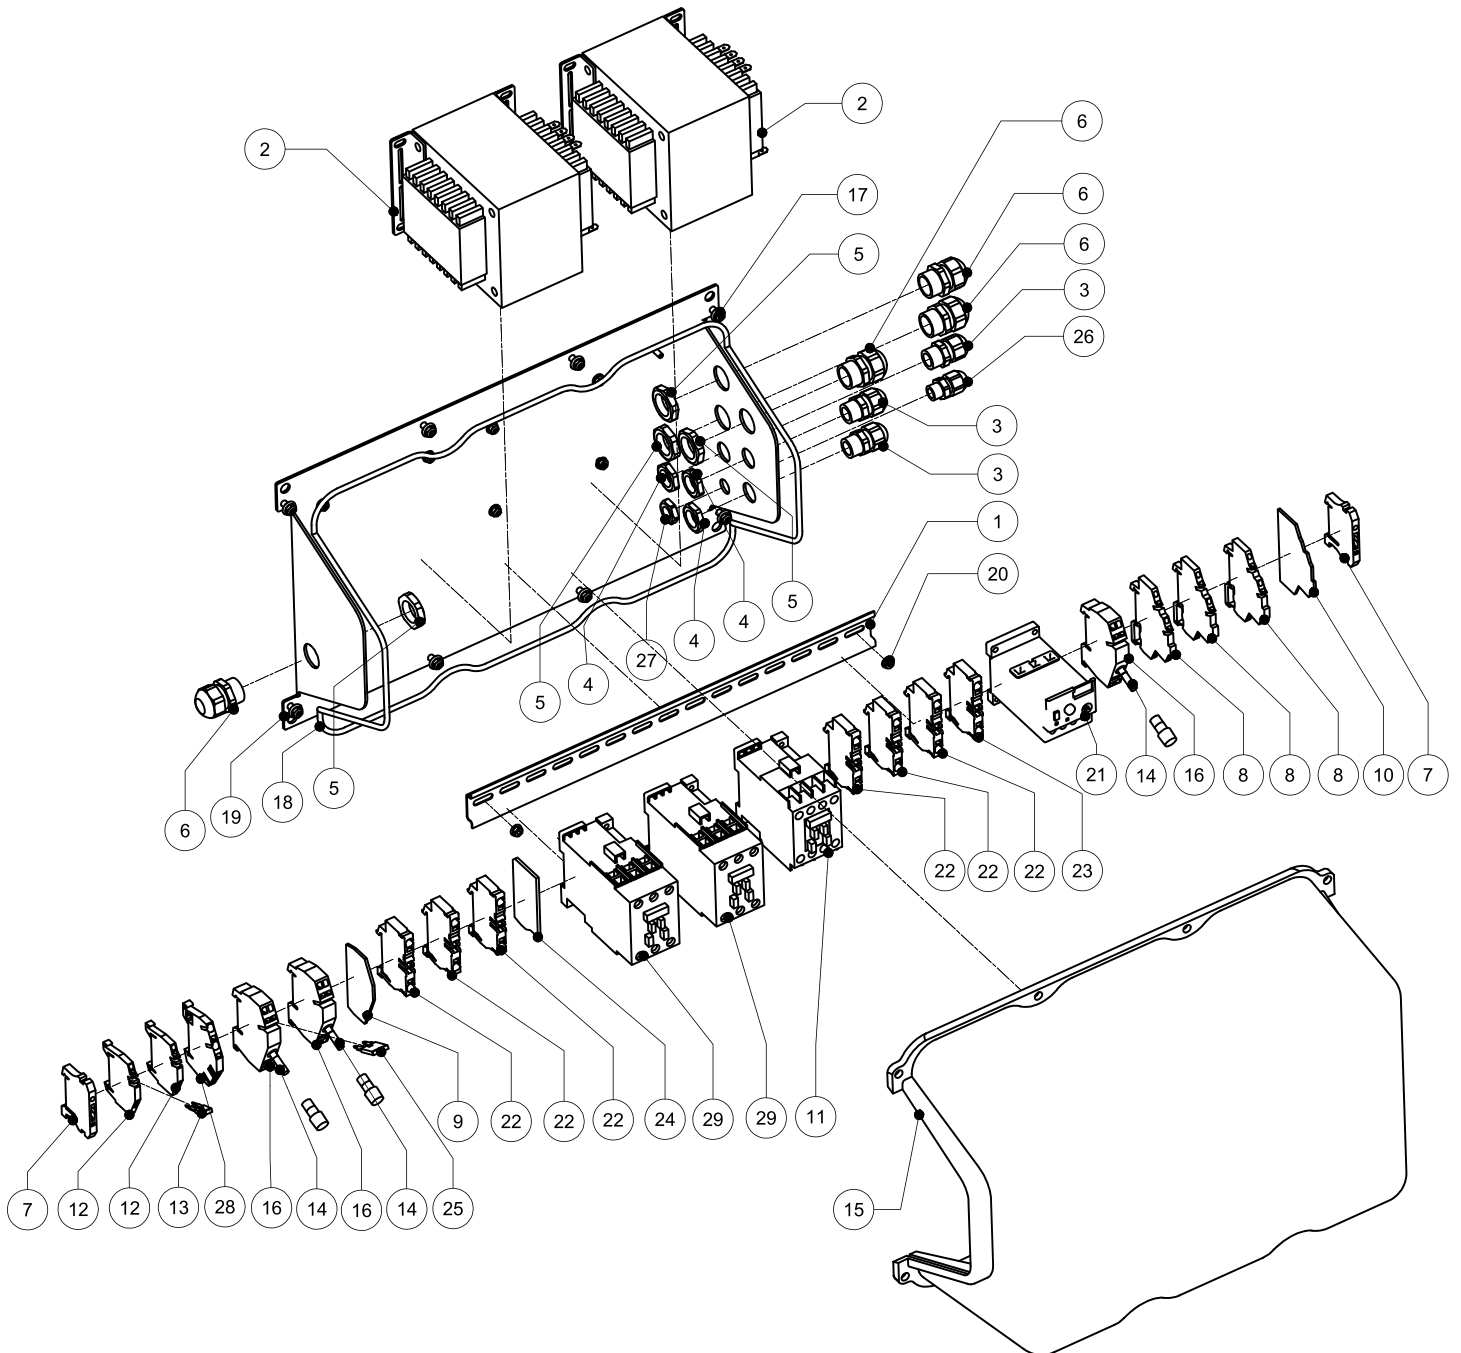

Parts Breakdown

Model VP-NL-0020-MN 59021

Switchbox