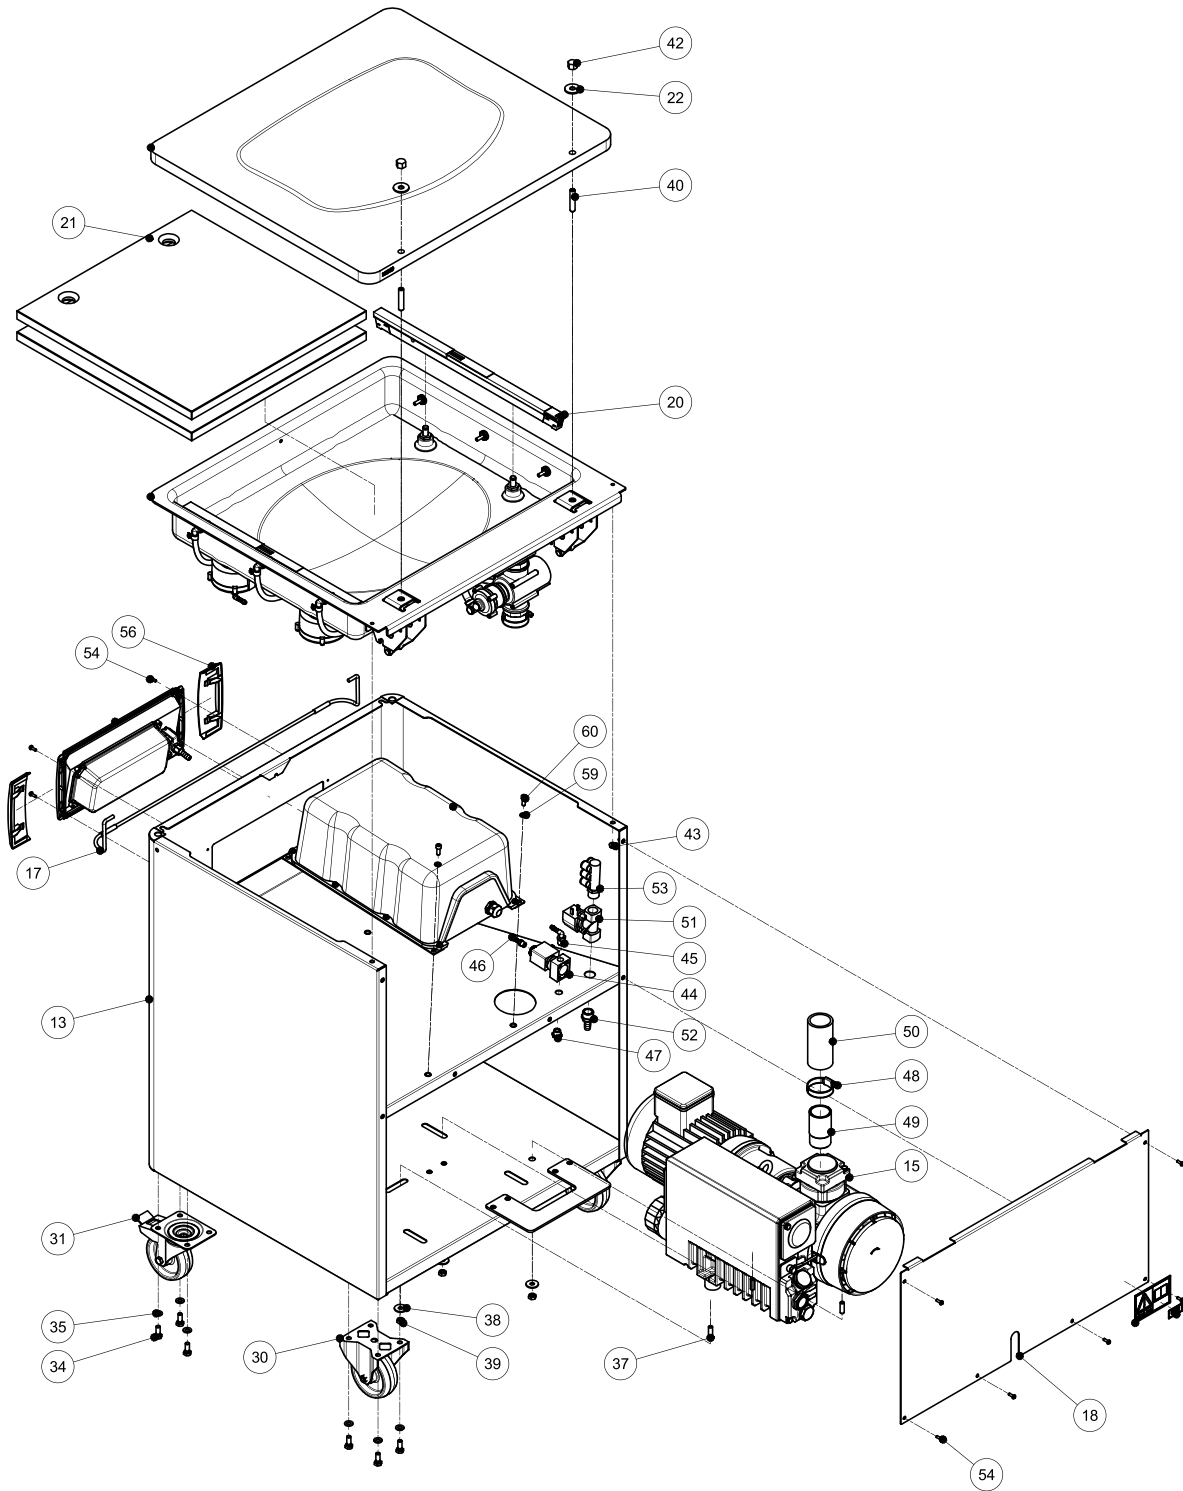

# Parts Breakdown

Model VP-NL-0020-MN 59021

Overall

# Parts Breakdown

Model VP-NL-0020-MN 59021

Vacuum Chamber

# Parts Breakdown

Model VP-NL-0020-MN 59021

Seal Lid

# Parts Breakdown

Model VP-NL-0020-MN 59021

Manifold